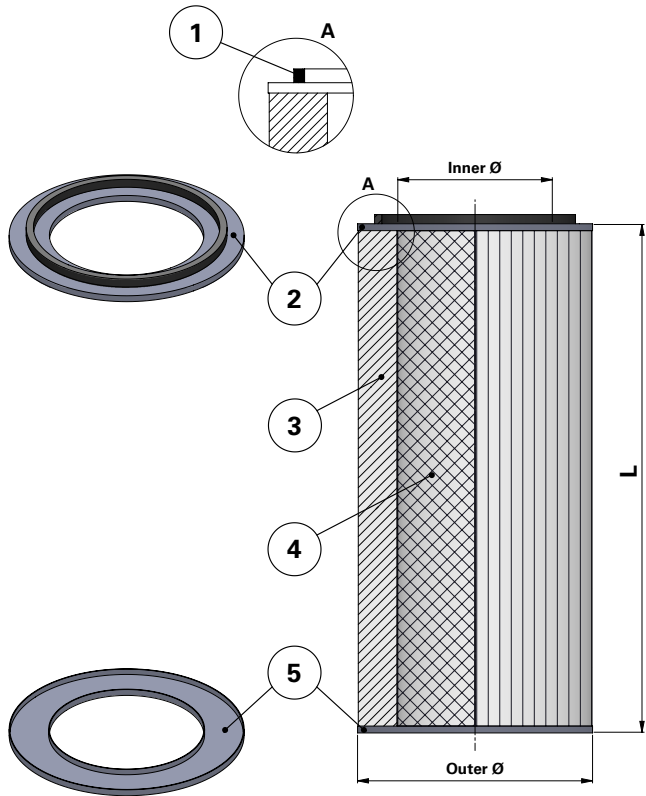

DATA SHEET

Replacement Elements

Cartridges – AAF Series Optiflo 352 – 2 Open End Caps – 1 Gasket

AAF Series Optiflo 352 – 2 Open End Caps – 1 Gasket

Cartridge Filter with open top end cap and open bottom end cap

For AAF Optiflo and other brands of cartridge collectors

Without outer liner

Item	Description
1	Gasket
2	Top end cap
3	Media pack
4	Inner liner
5	Bottom end cap open

Dimensions [mm]

Outer Ø	352
Inner Ø	241
L	709