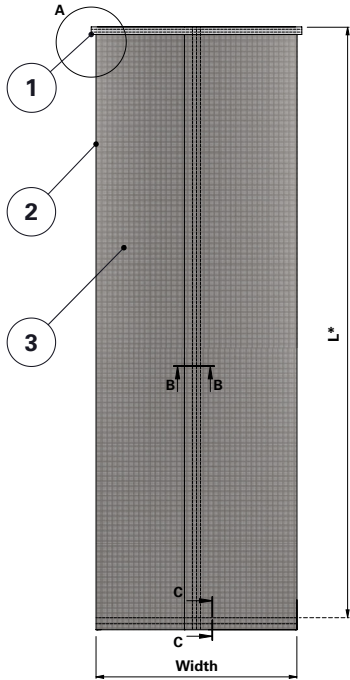

Donaldson
FILTRATION SOLUTIONS

DATA SHEET

Replacement Elements Bags – Dalamatric Style

Dalamatric Style

0.7 m, 1.0m, 1.25 m, 1.50 m, 1.75 m, 2.0 m Dalamatric Bag with felt ring top, flat sewn bottom

For Dalamatric Insertable (DLMV), Dalamatric Cased (DLMC) and other brands of baghouse collectors

* Measured from top of collar to top of stitching

Item	Description
1	Felt ring
2	Label (inside)
3	Filter bag

Dimensions [mm]	
Width	495
L	700
	1000
	1250
	1500
	1750
2000	