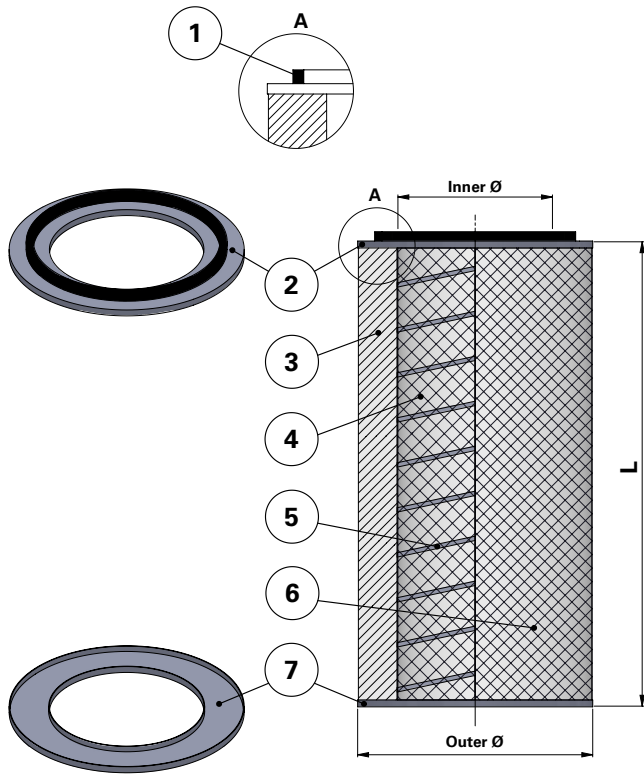

Donaldson
FILTRATION SOLUTIONS

DATA SHEET

Replacement Elements

Cartridges – DFT Style – 2 Open End Caps

DFT Style – 2 Open End Caps

DFT-style Cartridge Filter for Downflo II (DFT) and other brands of cartridge collectors

Available with and without outer liner

Dimensions [mm]	
Outer Ø	352
Inner Ø	241
L	660