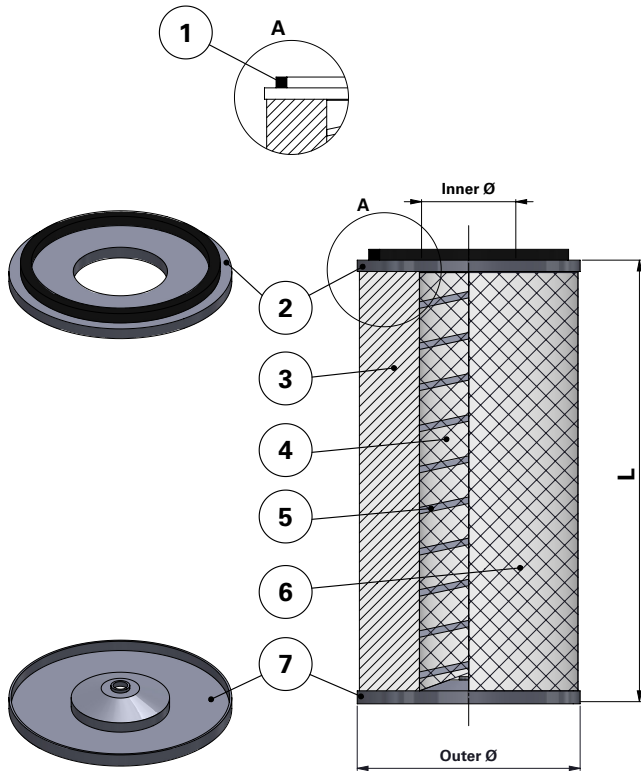

### Replacement Elements

Cartridges – TD-Small Style – Open Closed with Hole

### TD-Small Style – Open Closed with Hole

TDsmall-style Cartridge Filter

For Small TD and other brands of cartridge collectors

Available with and without outer liner

Item	Description
1	Gasket
2	Top end cap
3	Media pack
4	Inner liner
5	Inner beading
6	Outer liner
7	Bottom end cap with Ø13.5 mm hole

### Dimensions [mm]

Outer Ø	202
Inner Ø	91
L	406